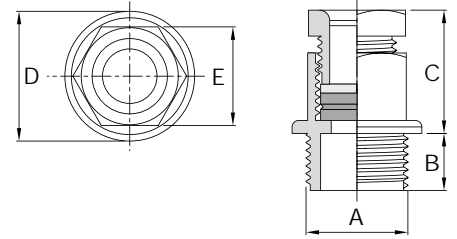

Cable glands

Standard - cable gland

Standard - Cable Gland

General purpose IP66 cable gland / Materials: Polyamide 6.6 with nitrile rubber seal / Colour: Red RAL 3031 (R), White RAL 9010 (W), Grey RAL 7030 (G), Black RAL 9005 (B)

Part no.	Metric thread A	Thread lengths B (mm)	Cable max diameter (mm)	Cable min diameter (mm)	Gland Depth C (mm)	Gland diameter D (mm)	Across flats dimension E (mm)	Pack quantity	Sealing washer part no.	Locknut part no.	Colours
248	M16	10	6	4	25.0	22.0	19	100	96	92	● ○ ● ●
250	M16	10	10	7	25.0	22.0	19	100	96	92	● ○ ● ●
249	M20	11	6	4	25.0	25.0	19	100	97	93	● ○ ● ●
251	M20	11	10	7	25.0	25.0	19	100	97	93	● ○ ● ●
252	M20	11	13	8	30.5	26.0	23	100	97	93	● ○ ● ●
264	M25	12	6	4	25.0	31.5	19	100	98	94	● ○ ● ●
265	M25	12	10	7	25.0	31.5	19	100	98	94	● ○ ● ●
253	M25	12	13	8	30.5	31.5	23	100	98	94	● ○ ● ●
254	M25	12	18	12	32.5	32.0	28	100	98	94	● ○ ● ●
255	M32	13	24	18	35.0	41.0	36	100	99	95	● ○ ● ●
256	M16	20	6	4	25.0	22.0	19	100	96	92	● ○ ● ●
258	M16	20	10	7	25.0	22.0	19	100	96	92	● ○ ● ●
257	M20	20	6	4	25.0	25.0	19	100	97	93	● ○ ● ●
259	M20	20	10	7	25.0	25.0	19	100	97	93	● ○ ● ●
260	M20	20	13	8	30.5	26.0	23	100	97	93	● ○ ● ●
266	M25	20	6	4	25.0	31.5	19	100	98	94	● ○ ● ●
267	M25	20	10	7	25.0	31.5	19	100	98	94	● ○ ● ●
261	M25	20	13	8	30.5	31.5	23	100	98	94	● ○ ● ●
262	M25	20	18	12	32.5	32.0	28	100	98	94	● ○ ● ●
263	M32	20	24	18	35.0	41.0	36	100	99	95	● ○ ● ●

Colour Key: Red ● / White ○ / Black ● / Grey ●

To order quote part number & colour, e.g. 248-W

Standard cable gland gives good all-round performance and is the corner stone of Elkay's diverse cable gland range

Cable glands can be supplied assembled with locknuts and sealing washers as required